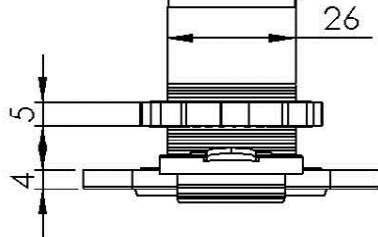

" - CONTACT " + CONTACT

Features:

- DC Power Outlet
- Flush mount with Flat Panel and Screw Nut
- Flame retardant Nylon (glass fiber reinforced) enclosure
- Twist-and-Lock capability when used with AP121
- 0.250" Quick Connect Terminals
- Rating: DC 9-36V 20A

WTA 穩鈦興業有限公司
Wuntaix Co., LTD.

				Item#	WTN-05-1145N			Part#				Rev.	0	
Modify	Date	Revision		Approval	Title		AUTO-SOCKET			Part			Unit	m/m
					Mat'l					Finish			Ratio	1:1.5
Size	0.5-6	>6-30	>30-120	>120-400	Auth	<i>MATT</i>	CHK	MATT	DWG	DEREK	Date	2014.10.23	Proj.	3rd
Tol	+/-0.05	+/-0.1	+/-0.15	+/-0.2										