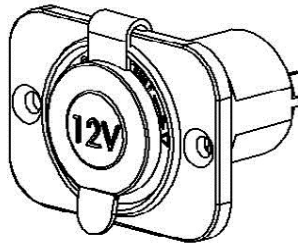

" - CONTACT " + CONTACT

Features:

- DC Power Outlet
- Flush mount with Flat Panel and Screw Nut
- Flame retardant Nylon (glass fiber reinforced) enclosure
- Twist-and-Lock capability when used with AP121
- 0.250" Quick Connect Terminals
- Rating: DC 9-36V 20A

WTA 穩鈦興業有限公司
Wuntaix Co., LTD.

				Item#	WTN-05-1145N			Part#				Rev.	0	
Modify	Date	Revision		Approval	Title		AUTO-SOCKET			Part			Unit	m/m
					Mat'l					Finish			Ratio	1:1.5
Size	0.5-6	>6-30	>30-120	>120-400	Auth	<i>MATT</i>	CHK	MATT	DWG	DEREK	Date	2014.10.23	Proj.	3rd
Tol	+/-0.05	+/-0.1	+/-0.15	+/-0.2										