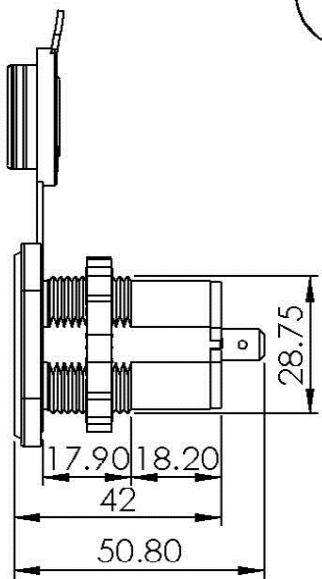

" - CONTACT " + CONTACT

Features:

- DC Power Outlet
- Flush mount with Flat Panel and Screw Nut
- Flame retardant Nylon (glass fiber reinforced) enclosure
- Twist-and-Lock capability when used with AP121
- 0.250" Quick Connect Terminals
- Rating: DC 9-36V 20A

WTA 穩鈦興業有限公司
Wuntaix Co., LTD.

				Item#	WTN-05-1145N			Part#				Rev.	0	
Modify	Date	Revision		Approval	Title		AUTO-SOCKET			Part			Unit	m/m
					Mat'l					Finish			Ratio	1:1.5
Size	0.5-6	>6-30	>30-120	>120-400	Auth	<i>MATT</i>	CHK	MATT	DWG	DEREK	Date	2014.10.23	Proj.	3rd
Tol	+/-0.05	+/-0.1	+/-0.15	+/-0.2										