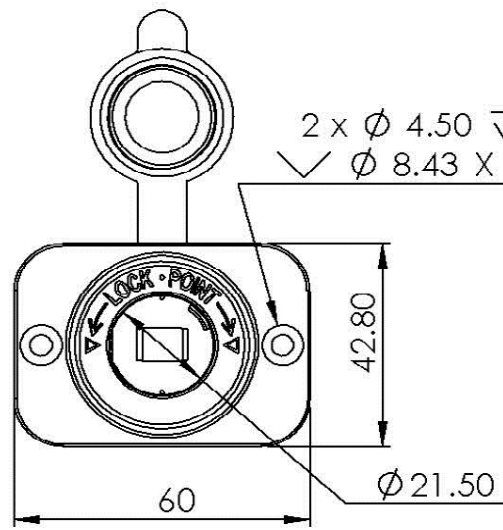

" - CONTACT " + CONTACT

Features:

- DC Power Outlet
- Flush mount with Flat Panel and Screw Nut
- Flame retardant Nylon (glass fiber reinforced) enclosure
- Twist-and-Lock capability when used with AP121
- 0.250" Quick Connect Terminals
- Rating: DC 9-36V 20A

WTA 穩鈦興業有限公司
Wuntaix Co., LTD.

				Item#	WTN-05-1145N			Part#				Rev.	0	
Modify	Date	Revision		Approval	Title		AUTO-SOCKET			Part			Unit	m/m
					Mat'l					Finish			Ratio	1:1.5
Size	0.5-6	>6-30	>30-120	>120-400	Auth	<i>MATT</i>	CHK	MATT	DWG	DEREK	Date	2014.10.23	Proj.	3rd
Tol	+/-0.05	+/-0.1	+/-0.15	+/-0.2										