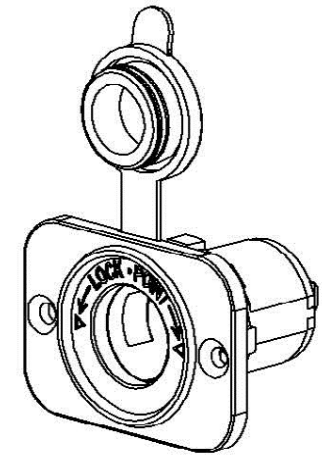

" - CONTACT " + CONTACT

Features:

- DC Power Outlet
- Flush mount with Flat Panel and Screw Nut
- Flame retardant Nylon (glass fiber reinforced) enclosure
- Twist-and-Lock capability when used with AP121
- 0.250" Quick Connect Terminals
- Rating: DC 9-36V 20A

WTA 穩鈦興業有限公司
Wuntaix Co., LTD.

				Item#	WTN-05-1145N			Part#				Rev.	0	
Modify	Date	Revision		Approval	Title		AUTO-SOCKET			Part			Unit	m/m
					Mat'l					Finish			Ratio	1:1.5
Size	0.5-6	>6-30	>30-120	>120-400	Auth	<i>MATT</i>	CHK	MATT	DWG	DEREK	Date	2014.10.23	Proj.	3rd
Tol	+/-0.05	+/-0.1	+/-0.15	+/-0.2										