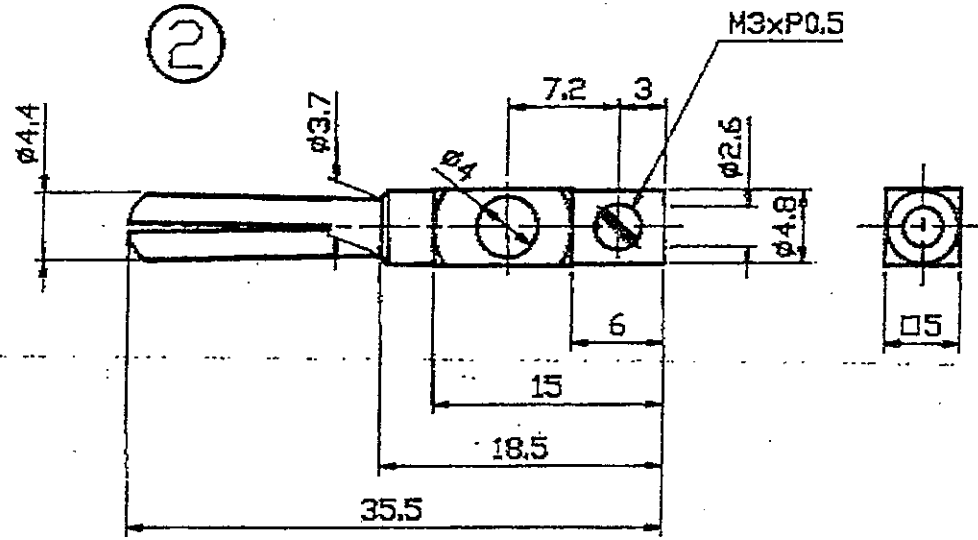

①

出圖
85.4.06. 欽

②

2	PLUG	BRASS	1
1	COVER	PLASTIC	1
ITEM NO.	DESCRIPTION	MATERIAL	QUANTITY

CONTENTS	RELEVANT DOCUMENTS	穩鈦興業有限公司 WUN TAIX CO., LTD.	MATERIAL	MODEL NO.	WTN-1106R8	TITLE	
			UNIT	M/M	KIND NO.		DRAWING NO.
			SCALE	2 : 1	SHEET/PAGE		PAGE