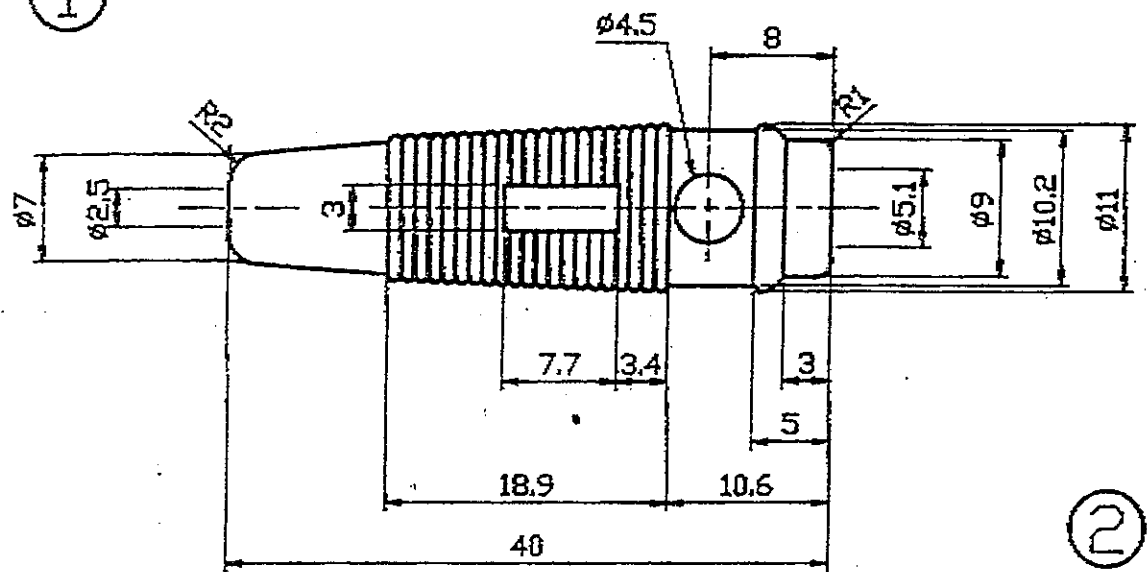

①

出圖
85.4.06. 欽

②

2	PLUG	BRASS	1
1	COVER	PLASTIC	1
ITEM NO.	DESCRIPTION	MATERIAL	QUANTITY

CONTENTS	RELEVANT DOCUMENTS	穩鈦興業有限公司 WUN TAIX CO., LTD.	MATERIAL	MODEL NO.	WTN-1106R8	TITLE	
			UNIT	M/M	KIND NO.		DRAWING NO.
			SCALE	2 : 1	SHEET/PAGE		PAGE